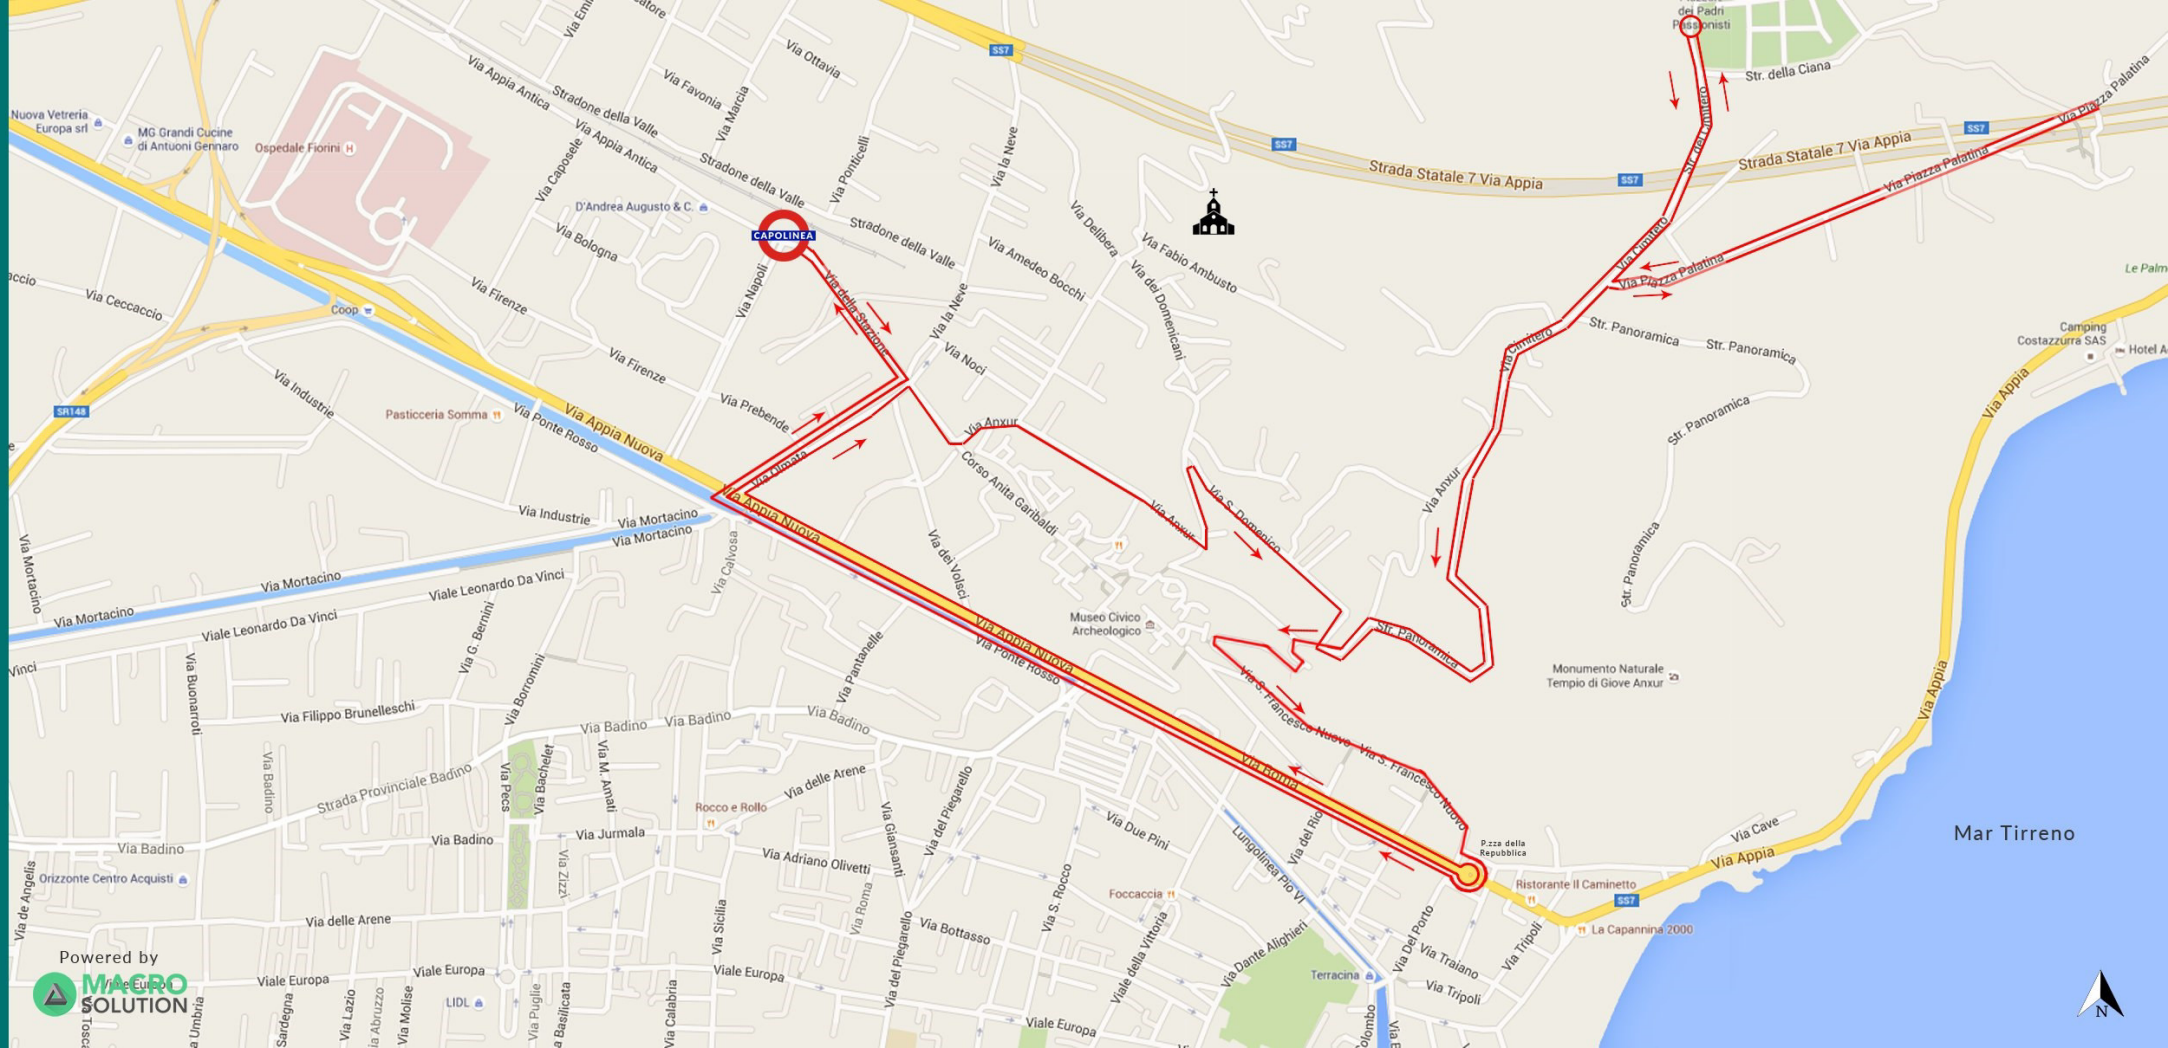

Terracina Linea L

Powered by
MAGRO SOLUTION