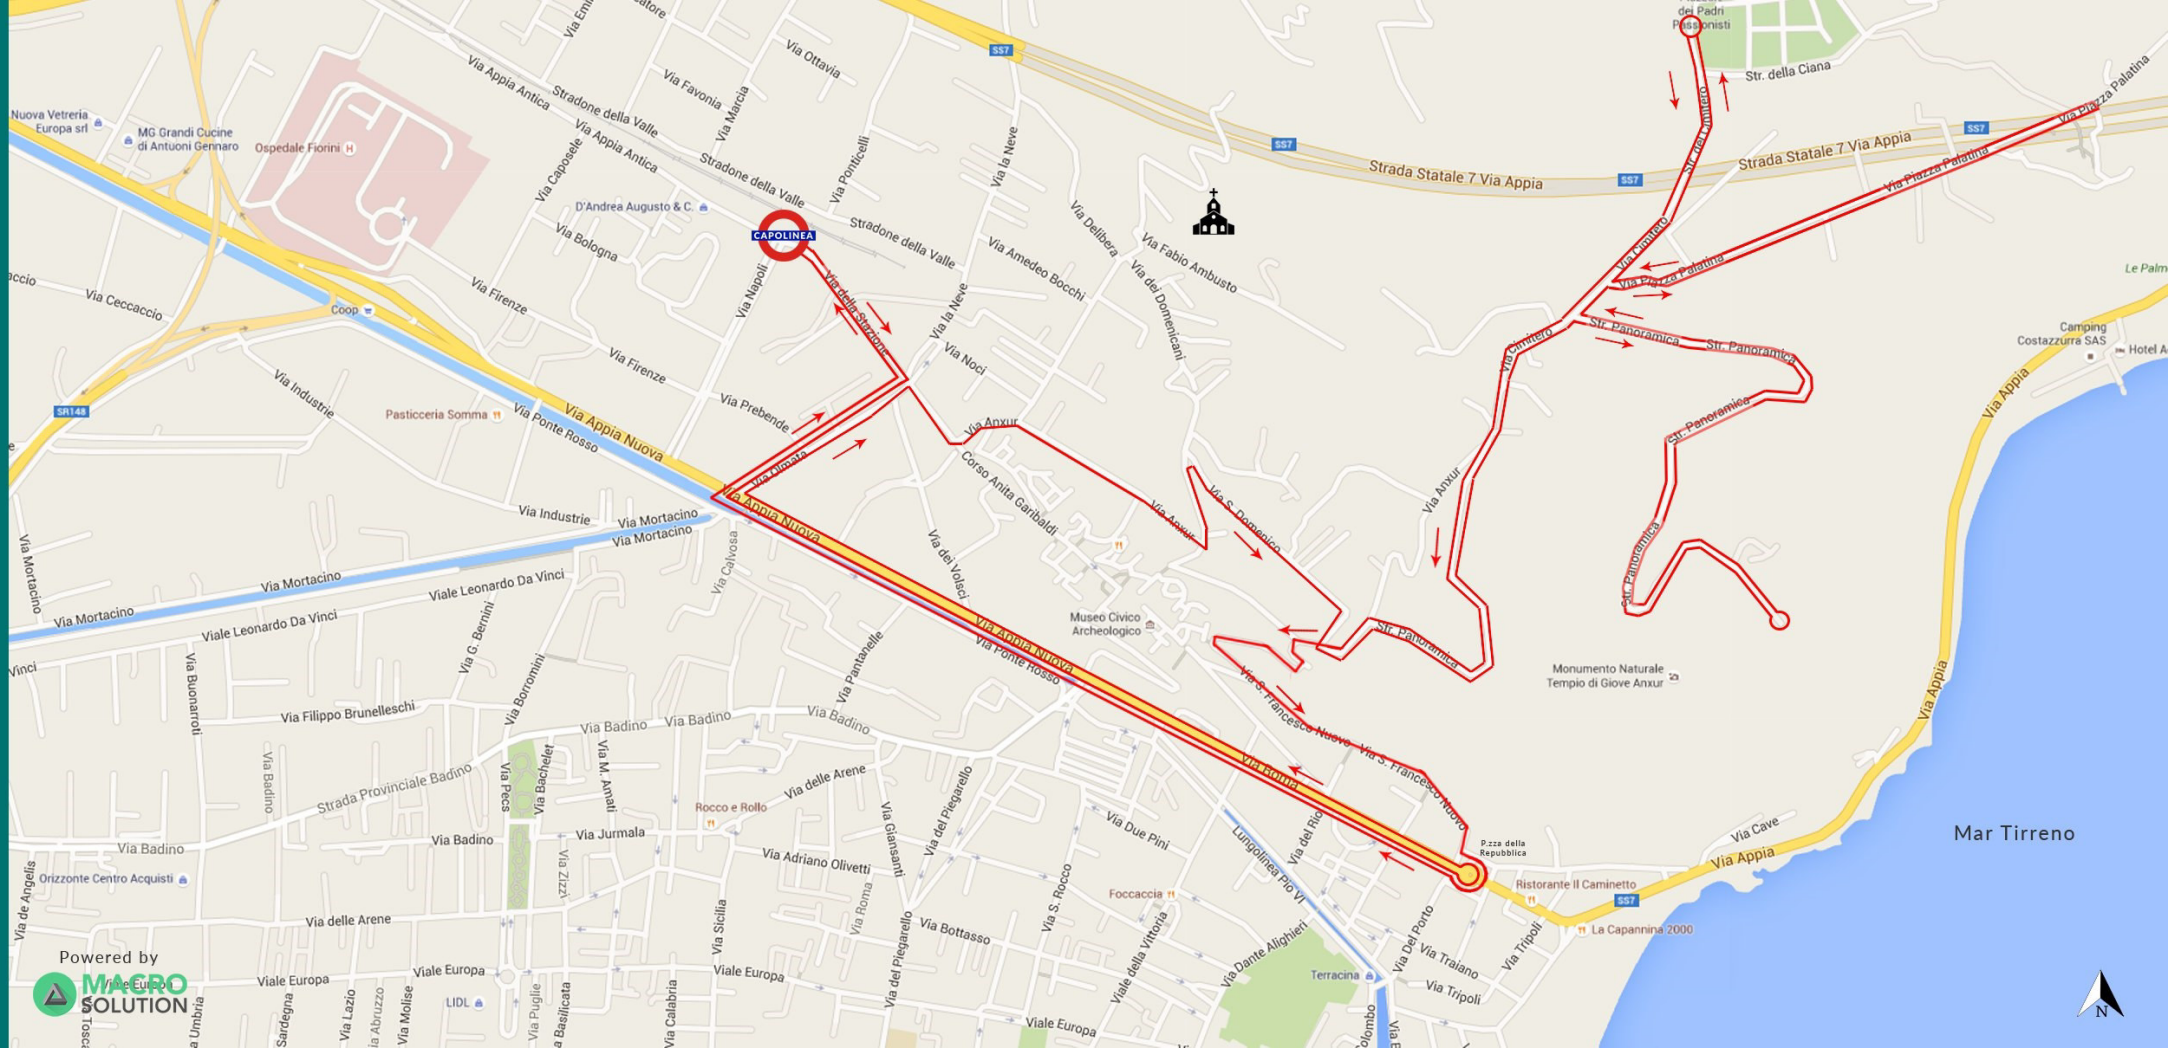

Terracina Linea L1

Powered by
MAGRO SOLUTION